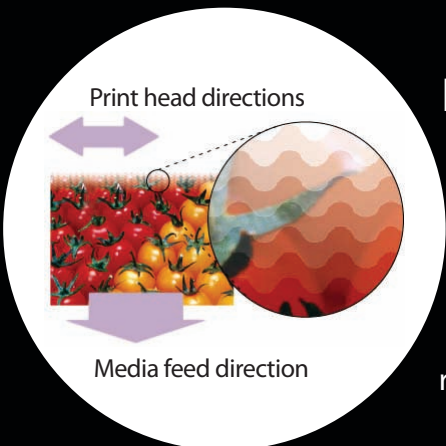

Introducing the
ValueJet 1204-48" and 1604-64"
"A new class of printer"

Starting at \$14,995

*What could be different
about a little printer like this?*

*Ability to take on commercial outdoor jobs with the
quality and ease of an indoor printer at a
speed that delivers 25 banners a day in a size that fits
into any workspace for a price below \$15,000*

Visit mutoh.com or call 1.800.99.MUTOH

I² Intelligent Interweaving Printing Technique

Patented "I²: Intelligent Interweaving Printing Technique," virtually eliminates vertical and horizontal banding. Traditional ink jet printers lay ink down in a straight line making it easy for your eyes to see stripes in the print. This new printer function enriches colors making the black ink darker and the reds brighter than ever.

The ValueJet line saves time and money by providing flexibility and ease of use, performing specific jobs with hassle free operator supervision and low maintenance.

- Innovative X-rail design and new piezo-print head technology allows for increased print speeds and exceptional image quality.
- The 540x720 dpi mode, is just one of 10 print modes, printing variable dot resolutions up to 1440 dpi.
- Enjoy three individually controlled heaters for immediate drying, improved paper feed accuracy, and a compact design.
- Load your ValueJet 1204-48" and 1604-64" media up to 51" and 64" wide respectively.
- 4 - 3'x10' Banners per hour.
- IMMEDIATE ROI!
- Patented Intelligent Interweaving Printing Technique
- Starting at \$14,995!!!